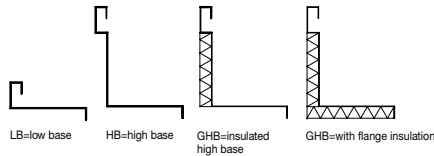

Louvred Smoke Ventilator (LSV)

Operation

- P single-acting compressed air operation
- P2 double-acting compressed air operation
- M motor operation
- K cable operation
- Suffix: B fire function
- FS failsafe

Base