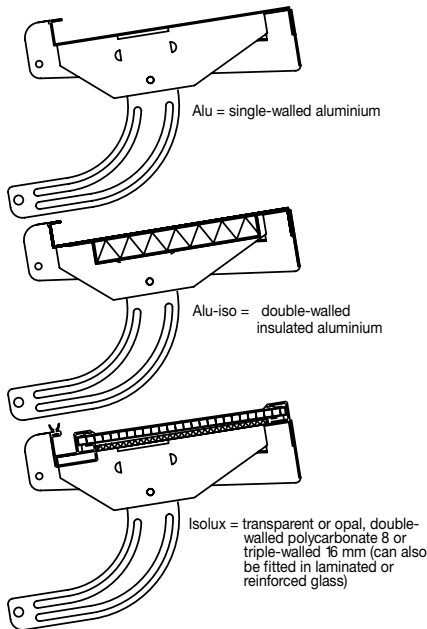

Louvre Technology

Flanges

Accessories

Roof Curb

Prefabricated galvanised steel insulated roof curb for integration into membrane roofing simplify installation.

Product code
RC1010
RC1015
RC1520

Type	Upper louvres		Minimum clear width in mm		
	Geom. surface m²	Aerod. surface m²	Weight kg	LB/GHB A x B	HB C x D
60 - 4	0.63	0.42	23	600 x 940	640 x 980
60 - 5	0.77	0.52	27	600 x 1160	640 x 1200
60 - 6	0.91	0.61	30	600 x 1380	640 x 1420
60 - 7	1.05	0.70	33	600 x 1600	640 x 1640
60 - 8	1.19	0.80	36	600 x 1820	640 x 1860
60 - 9	1.33	0.89	39	600 x 2040	640 x 2080
60 - 10	1.47	0.98	42	600 x 2260	640 x 2300
60 - 11	1.61	1.08	45	600 x 2480	640 x 2520
60 - 12	1.75	1.17	48	600 x 2700	640 x 2740
60 - 13	1.89	1.27	51	600 x 2920	640 x 2960
120 - 4	1.22	0.82	33	1200 x 940	1240 x 980
120 - 5	1.49	1.00	38	1200 x 1160	1240 x 1200
120 - 6	1.76	1.18	42	1200 x 1380	1240 x 1420
120 - 7	2.03	1.36	47	1200 x 1600	1240 x 1640
120 - 8	2.31	1.55	51	1200 x 1820	1240 x 1860
120 - 9	2.58	1.73	56	1200 x 2040	1240 x 2080
120 - 10	2.85	1.91	60	1200 x 2260	1240 x 2300
120 - 11	3.12	2.09	65	1200 x 2480	1240 x 2520
120 - 12	3.40	2.28	69	1200 x 2700	1240 x 2740
120 - 13	3.67	2.46	74	1200 x 2920	1240 x 2960
180 - 4	1.80	1.21	42	1800 x 940	1840 x 980
180 - 5	2.21	1.48	48	1800 x 1160	1840 x 1200
180 - 6	2.61	1.75	54	1800 x 1380	1840 x 1420
180 - 7	3.02	2.02	60	1800 x 1600	1840 x 1640
180 - 8	3.42	2.29	66	1800 x 1820	1840 x 1860
180 - 9	3.83	2.57	72	1800 x 2040	1840 x 2080
180 - 10	4.23	2.83	78	1800 x 2260	1840 x 2300
180 - 11	4.64	3.11	84	1800 x 2480	1840 x 2520
180 - 12	5.04	3.38	90	1800 x 2700	1840 x 2740
180 - 13	5.45	3.65	96	1800 x 2920	1840 x 2960
240 - 4	2.39	1.60	52	2400 x 940	2440 x 980
240 - 5	2.93	1.96	59	2400 x 1160	2440 x 1200
240 - 6	3.46	2.32	66	2400 x 1380	2440 x 1420
240 - 7	4.00	2.68	73	2400 x 1600	2440 x 1640
240 - 8	4.54	3.04	80	2400 x 1820	2440 x 1860
240 - 9	5.08	3.40	87	2400 x 2040	2440 x 2080
240 - 10	5.61	3.76	94	2400 x 2260	2440 x 2300
240 - 11	6.15	4.12	101	2400 x 2480	2440 x 2520
240 - 12	6.69	4.48	108	2400 x 2700	2440 x 2740
240 - 13	7.22	4.84	115	2400 x 2920	2440 x 2960